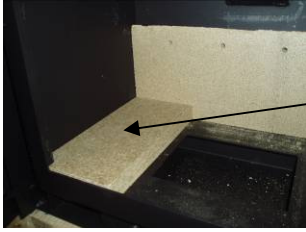

WESTFIRE

FIRE BRICK INSTALLATION SEQUENCE - WESTFIRE UNIQ 23

Vermiculite brick set for the Uniq 23 freestanding and Uniq 23 inset stove

- 1 – Inner Top Turbulence Brick
- 2 – Left Mid Baffle Brick
- 3 – Right Mid Baffle Brick
- 4 – Rear Brick
- 5 – Left Base Brick
- 6 – Left Side Brick
- 7 – Right Base Brick
- 8 – Right Side Brick
- 9 – Outer Top Baffle Brick
- 10 – Rear Base Brick
- 11 – Front Base Brick
- 12 – Grate Support
- 13 – Grate
- 14 – Log Retainer

Installation procedure:

Inner top turbulence brick 1 is positioned on the secondary air pipe with angled edge at rear, sloping down. Brick 1 is held in place with a steel pin.

Left & right mid baffle bricks 2 & 3 positioned with full angled edge at front and part angled edge on the outside. Bricks 2 & 3 need to be fitted lower down and slid upwards into final position.

FIRE BRICK INSTALLATION SEQUENCE - WESTFIRE UNIQ 23

Rear brick 4 positioned lining up tertiary air holes with angled edge sloping down at rear.

Left base brick 5 positioned.

Left side brick 6 positioned on top of left base brick 5. Left mid baffle brick 2 must be held up to enable brick 6 to be fitted. Brick 2 is then supported by left side brick 6.