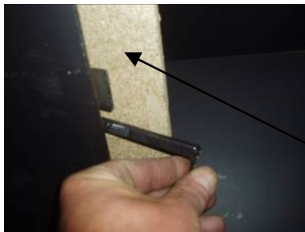

WESTFIRE

FIRE BRICK INSTALLATION SEQUENCE - WESTFIRE UNIQ 23

Vermiculite brick set for the Uniq 23 freestanding and Uniq 23 inset stove

- 1 – Inner Top Turbulence Brick
- 2 – Left Mid Baffle Brick
- 3 – Right Mid Baffle Brick
- 4 – Rear Brick
- 5 – Left Base Brick
- 6 – Left Side Brick
- 7 – Right Base Brick
- 8 – Right Side Brick
- 9 – Outer Top Baffle Brick
- 10 – Rear Base Brick
- 11 – Front Base Brick
- 12 – Grate Support
- 13 – Grate
- 14 – Log Retainer

Installation procedure:

Inner top turbulence brick 1 is positioned on the secondary air pipe with angled edge at rear, sloping down. Brick 1 is held in place with a steel pin.

Left & right mid baffle bricks 2 & 3 positioned with full angled edge at front and part angled edge on the outside. Bricks 2 & 3 need to be fitted lower down and slid upwards into final position.