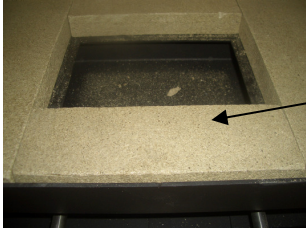

Front base brick 11 fitted.