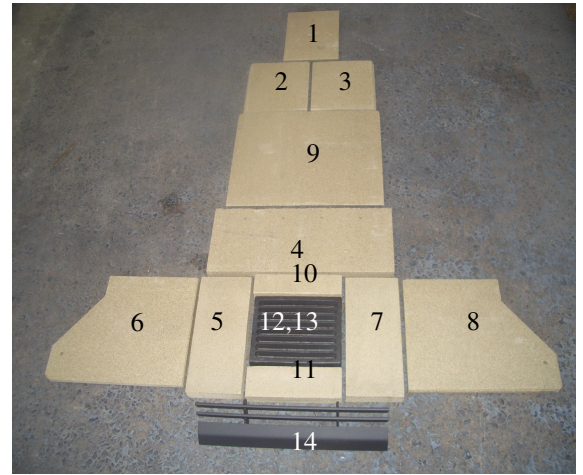

WESTFIRE

FIRE BRICK INSTALLATION SEQUENCE - WESTFIRE UNIQ 23

Vermiculite brick set for the Uniq 23 freestanding and Uniq 23 inset stove

- 1 – Inner Top Turbulence Brick
- 2 – Left Mid Baffle Brick
- 3 – Right Mid Baffle Brick
- 4 – Rear Brick
- 5 – Left Base Brick
- 6 – Left Side Brick
- 7 – Right Base Brick
- 8 – Right Side Brick
- 9 – Outer Top Baffle Brick
- 10 – Rear Base Brick
- 11 – Front Base Brick
- 12 – Grate Support
- 13 – Grate
- 14 – Log Retainer

Installation procedure:

Inner top turbulence brick 1 is positioned on the secondary air pipe with angled edge at rear, sloping down. Brick 1 is held in place with a steel pin.

Left & right mid baffle bricks 2 & 3 positioned with full angled edge at front and part angled edge on the outside. Bricks 2 & 3 need to be fitted lower down and slid upwards into final position.