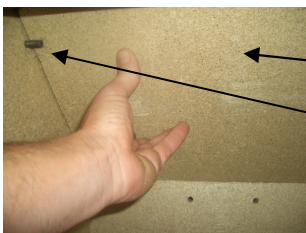

Installation procedure:

Inner top turbulence brick 1 is positioned on the secondary air pipe with angled edge at rear, sloping down. Brick 1 is held in place with a steel pin.

Left & right mid baffle bricks 2 & 3 positioned with full angled edge at front and part angled edge on the outside. Bricks 2 & 3 need to be fitted lower down and slid upwards into final position.

FIRE BRICK INSTALLATION SEQUENCE - WESTFIRE UNIQ 23

Rear brick 4 positioned lining up tertiary air holes with angled edge sloping down at rear.

Left base brick 5 positioned.

Left side brick 6 positioned on top of left base brick 5. Left mid baffle brick 2 must be held up to enable brick 6 to be fitted. Brick 2 is then supported by left side brick 6.

Right base brick 7 positioned.

Right side brick 8 positioned on top of right base brick 7. Right mid baffle brick 3 must be held up to enable brick 8 to be fitted. Brick 3 is then supported by right side brick 8.