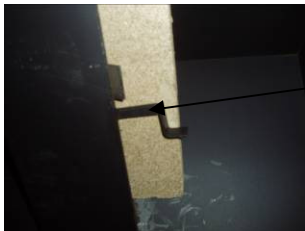

WESTFIRE

FIRE BRICK INSTALLATION SEQUENCE - WESTFIRE UNIQ 23

Vermiculite brick set for the Uniq 23 freestanding and Uniq 23 inset stove

- 1 – Inner Top Turbulence Brick
- 2 – Left Mid Baffle Brick
- 3 – Right Mid Baffle Brick
- 4 – Rear Brick
- 5 – Left Base Brick
- 6 – Left Side Brick
- 7 – Right Base Brick
- 8 – Right Side Brick
- 9 – Outer Top Baffle Brick
- 10 – Rear Base Brick
- 11 – Front Base Brick
- 12 – Grate Support
- 13 – Grate
- 14 – Log Retainer

Installation procedure:

Inner top turbulence brick 1 is positioned on the secondary air pipe with angled edge at rear, sloping down. Brick 1 is held in place with a steel pin.

Left & right mid baffle bricks 2 & 3 positioned with full angled edge at front and part angled edge on the outside. Bricks 2 & 3 need to be fitted lower down and slid upwards into final position.

FIRE BRICK INSTALLATION SEQUENCE - WESTFIRE UNIQ 23

Rear brick 4 positioned lining up tertiary air holes with angled edge sloping down at rear.

Left base brick 5 positioned.

Left side brick 6 positioned on top of left base brick 5. Left mid baffle brick 2 must be held up to enable brick 6 to be fitted. Brick 2 is then supported by left side brick 6.