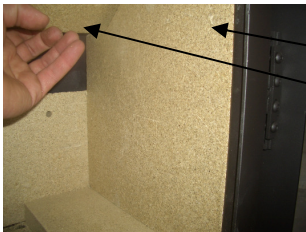

Installation procedure:

Inner top turbulence brick 1 is positioned on the secondary air pipe with angled edge at rear, sloping down. Brick 1 is held in place with a steel pin.

Left & right mid baffle bricks 2 & 3 positioned with full angled edge at front and part angled edge on the outside. Bricks 2 & 3 need to be fitted lower down and slid upwards into final position.

FIRE BRICK INSTALLATION SEQUENCE - WESTFIRE UNIQ 23

Rear brick 4 positioned lining up tertiary air holes with angled edge sloping down at rear.

Left base brick 5 positioned.

Left side brick 6 positioned on top of left base brick 5. Left mid baffle brick 2 must be held up to enable brick 6 to be fitted. Brick 2 is then supported by left side brick 6.

Right base brick 7 positioned.

Right side brick 8 positioned on top of right base brick 7. Right mid baffle brick 3 must be held up to enable brick 8 to be fitted. Brick 3 is then supported by right side brick 8.