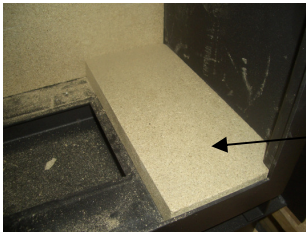

Installation procedure:

Inner top turbulence brick 1 is positioned on the secondary air pipe with angled edge at rear, sloping down. Brick 1 is held in place with a steel pin.

Left & right mid baffle bricks 2 & 3 positioned with full angled edge at front and part angled edge on the outside. Bricks 2 & 3 need to be fitted lower down and slid upwards into final position.

FIRE BRICK INSTALLATION SEQUENCE - WESTFIRE UNIQ 23

Rear brick 4 positioned lining up tertiary air holes with angled edge sloping down at rear.

Left base brick 5 positioned.

Left side brick 6 positioned on top of left base brick 5. Left mid baffle brick 2 must be held up to enable brick 6 to be fitted. Brick 2 is then supported by left side brick 6.

Right base brick 7 positioned.

Right side brick 8 positioned on top of right base brick 7. Right mid baffle brick 3 must be held up to enable brick 8 to be fitted. Brick 3 is then supported by right side brick 8.