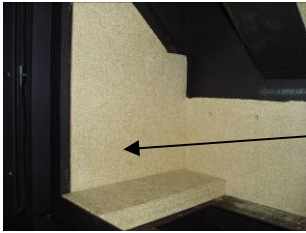

WESTFIRE

FIRE BRICK INSTALLATION SEQUENCE - WESTFIRE UNIQ 23

Vermiculite brick set for the Uniq 23 freestanding and Uniq 23 inset stove

- 1 – Inner Top Turbulence Brick
- 2 – Left Mid Baffle Brick
- 3 – Right Mid Baffle Brick
- 4 – Rear Brick
- 5 – Left Base Brick
- 6 – Left Side Brick
- 7 – Right Base Brick
- 8 – Right Side Brick
- 9 – Outer Top Baffle Brick
- 10 – Rear Base Brick
- 11 – Front Base Brick
- 12 – Grate Support
- 13 – Grate
- 14 – Log Retainer

Installation procedure:

Inner top turbulence brick 1 is positioned on the secondary air pipe with angled edge at rear, sloping down. Brick 1 is held in place with a steel pin.

Left & right mid baffle bricks 2 & 3 positioned with full angled edge at front and part angled edge on the outside. Bricks 2 & 3 need to be fitted lower down and slid upwards into final position.

FIRE BRICK INSTALLATION SEQUENCE - WESTFIRE UNIQ 23

Rear brick 4 positioned lining up tertiary air holes with angled edge sloping down at rear.

Left base brick 5 positioned.

Left side brick 6 positioned on top of left base brick 5. Left mid baffle brick 2 must be held up to enable brick 6 to be fitted. Brick 2 is then supported by left side brick 6.

Right base brick 7 positioned.

Right side brick 8 positioned on top of right base brick 7. Right mid baffle brick 3 must be held up to enable brick 8 to be fitted. Brick 3 is then supported by right side brick 8.